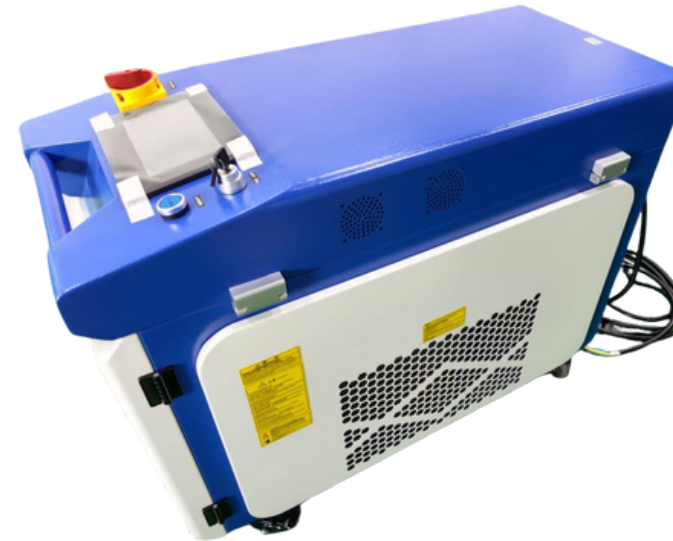

FL-C1500 /C2000

Model	FL-C1500	FL-C2000
Laser source	Fiber Laser	Fiber Laser
Laser Power	MAX 1500W	MAX 2000W
Fiber cable Length	10M	10M
Wavelength	1070nm	1070nm
Frequency	50-5000 Hz	50-5000 Hz
Clean speed	≤80 M ² /Hour	≤80 M ² /Hour
Cooling	Water cooling	Water cooling
Dimension	98*54*69cm	98*54*69cm
Packing size	108*58*97cm	108*58*97cm
Net Weight	120KGS	120KGS
Gross Weight	140KGS	140KGS
Optional	Manual	Manual
Temperature	10-40 °C	10-40 °C
Power	< 7KW	< 9KW
Voltage	Single Phase 220V, 50/60HZ	Single Phase 220V, 50/60HZ