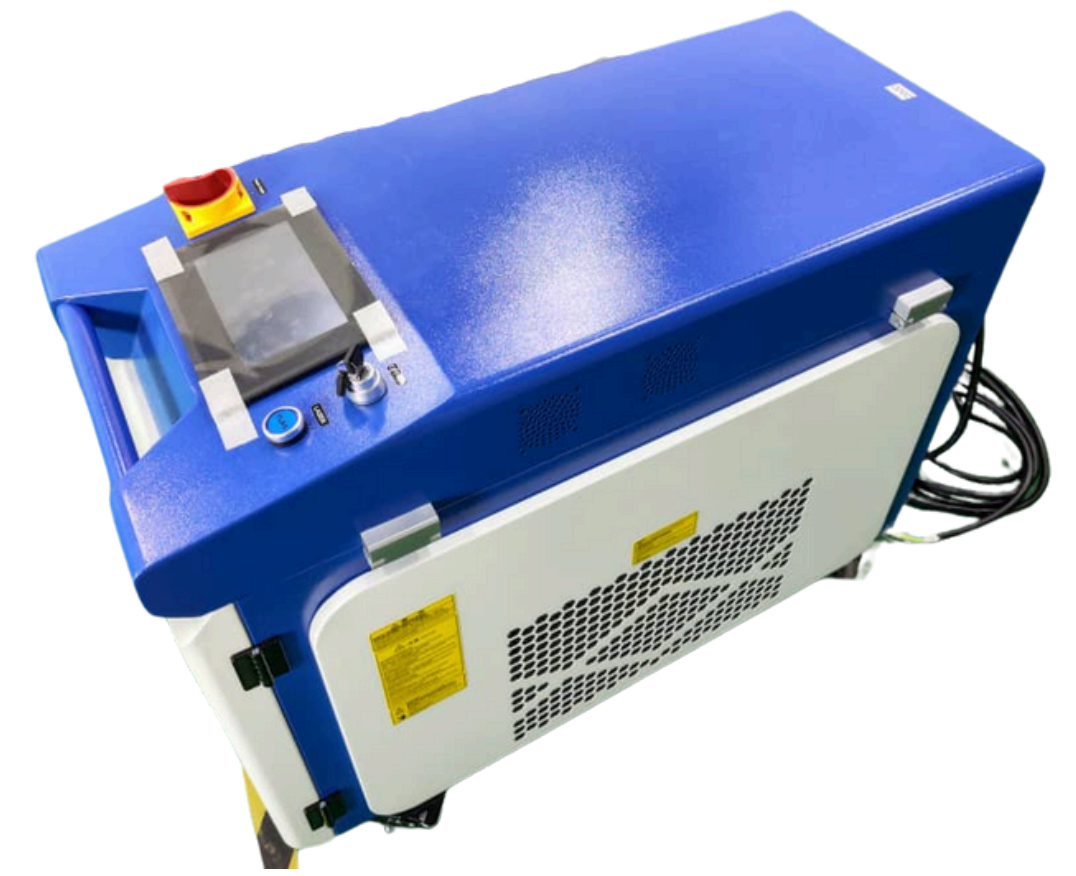

FL-C1500 /C2000

Model	FL-C1500	FL-C2000
Laser source	Fiber Laser	Fiber Laser
Laser Power	MAX 1500W	MAX 2000W
Fiber cable Length	10M	10M
Wavelength	1070nm	1070nm
Frequency	50-5000 Hz	50-5000 Hz
Clean speed	≤80 M ² /Hour	≤80 M ² /Hour
Cooling	Water cooling	Water cooling
Dimension	98*54*69cm	98*54*69cm
Packing size	108*58*97cm	108*58*97cm
Net Weight	120KGS	120KGS
Gross Weight	140KGS	140KGS
Optional	Manual	Manual
Temperature	10-40 °C	10-40 °C
Power	< 7KW	< 9KW
Voltage	Single Phase 220V, 50/60HZ	Single Phase 220V, 50/60HZ